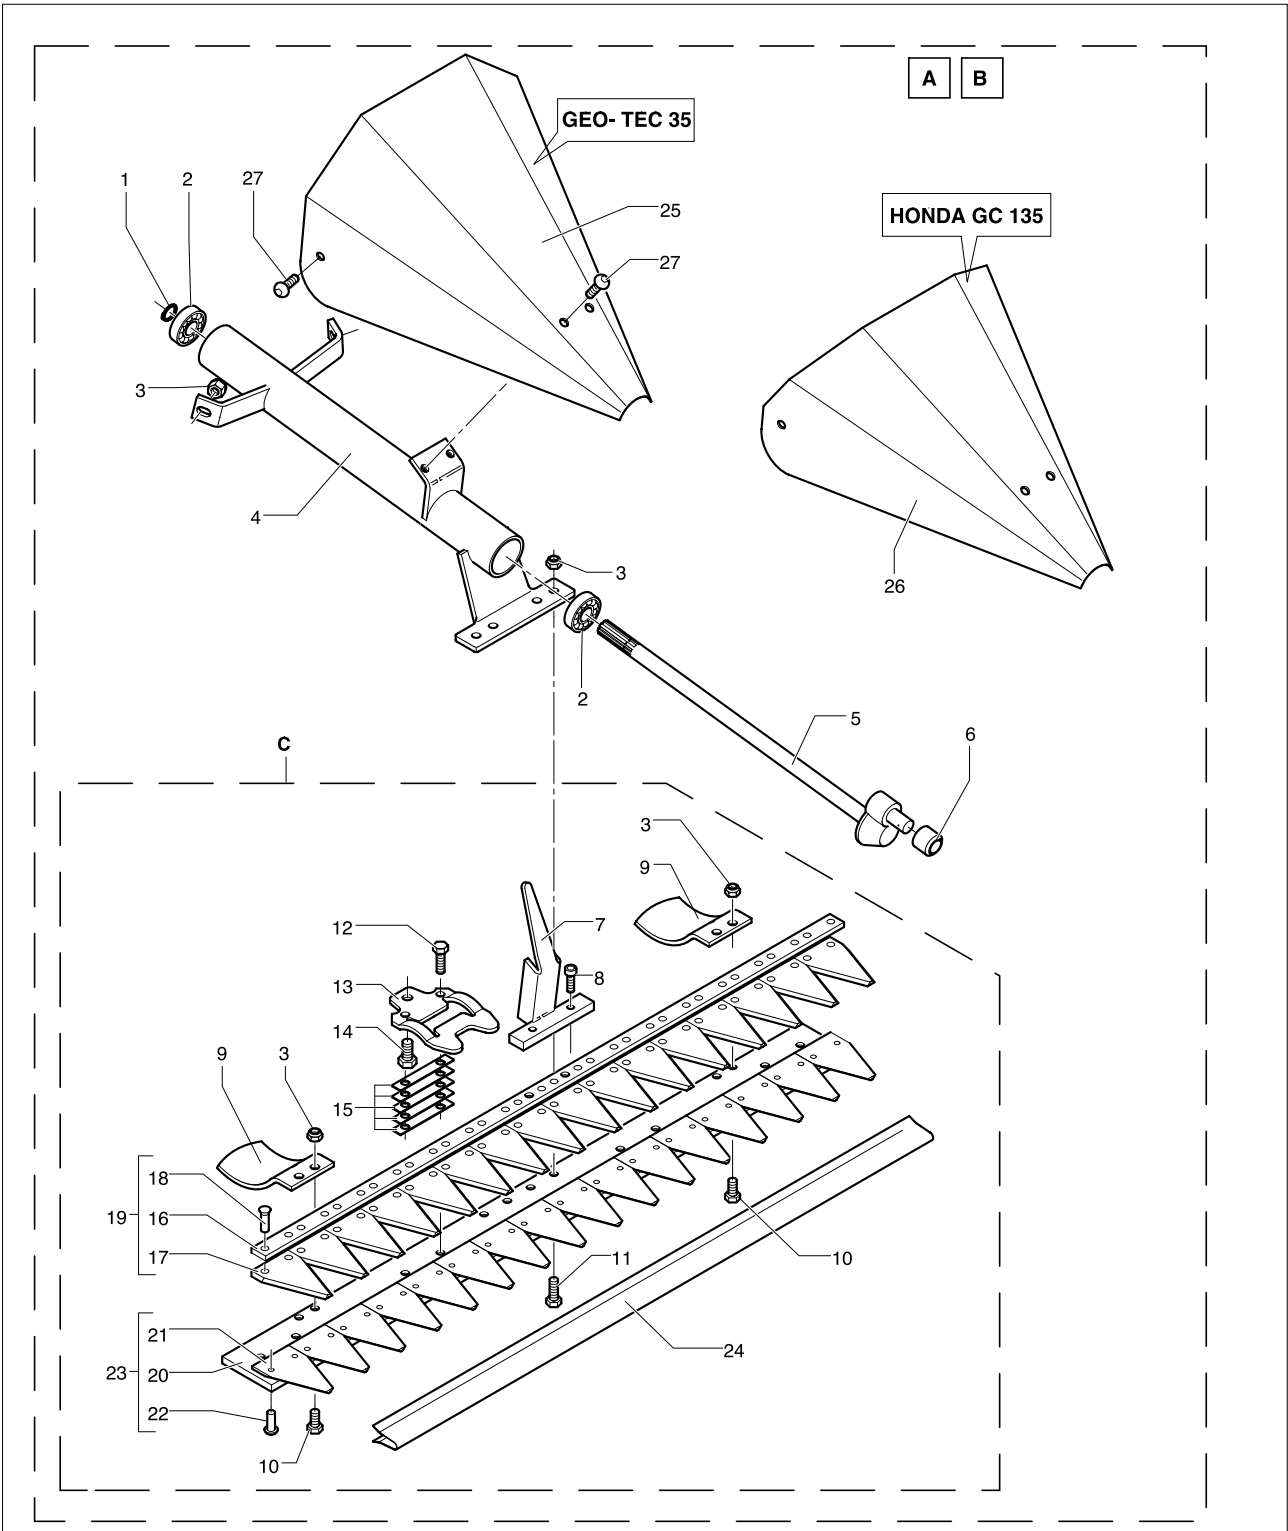

brand	MC CULLOCH - PARTNER

date	JAN/02	SHEET 3/4

Model

MPF 72
SKL3572

Product number

9538783-15
9538781-16