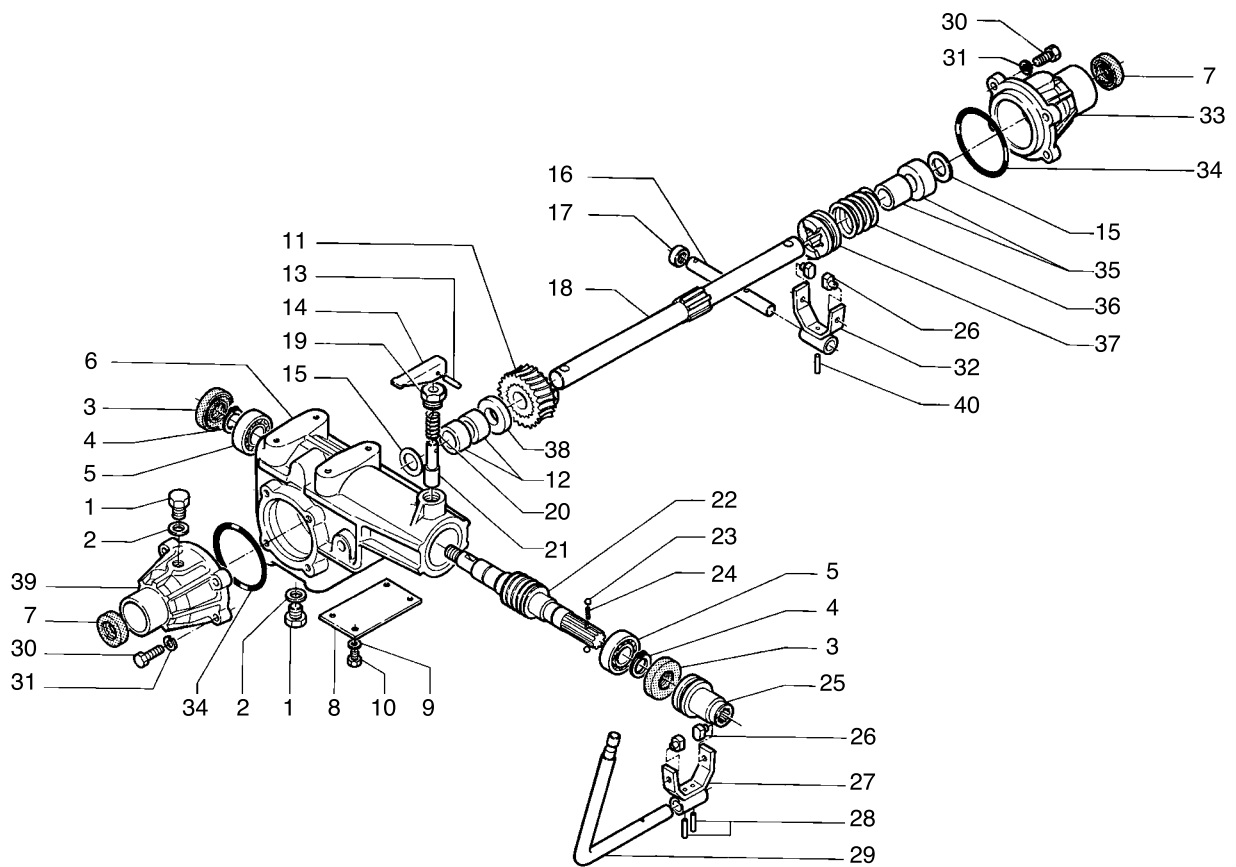

brand	MC CULLOCH - PARTNER

date	NOV/02	SHEET 5/6

Model

MPF 72
SKL3572

Product number

9538783-15
9538781-16