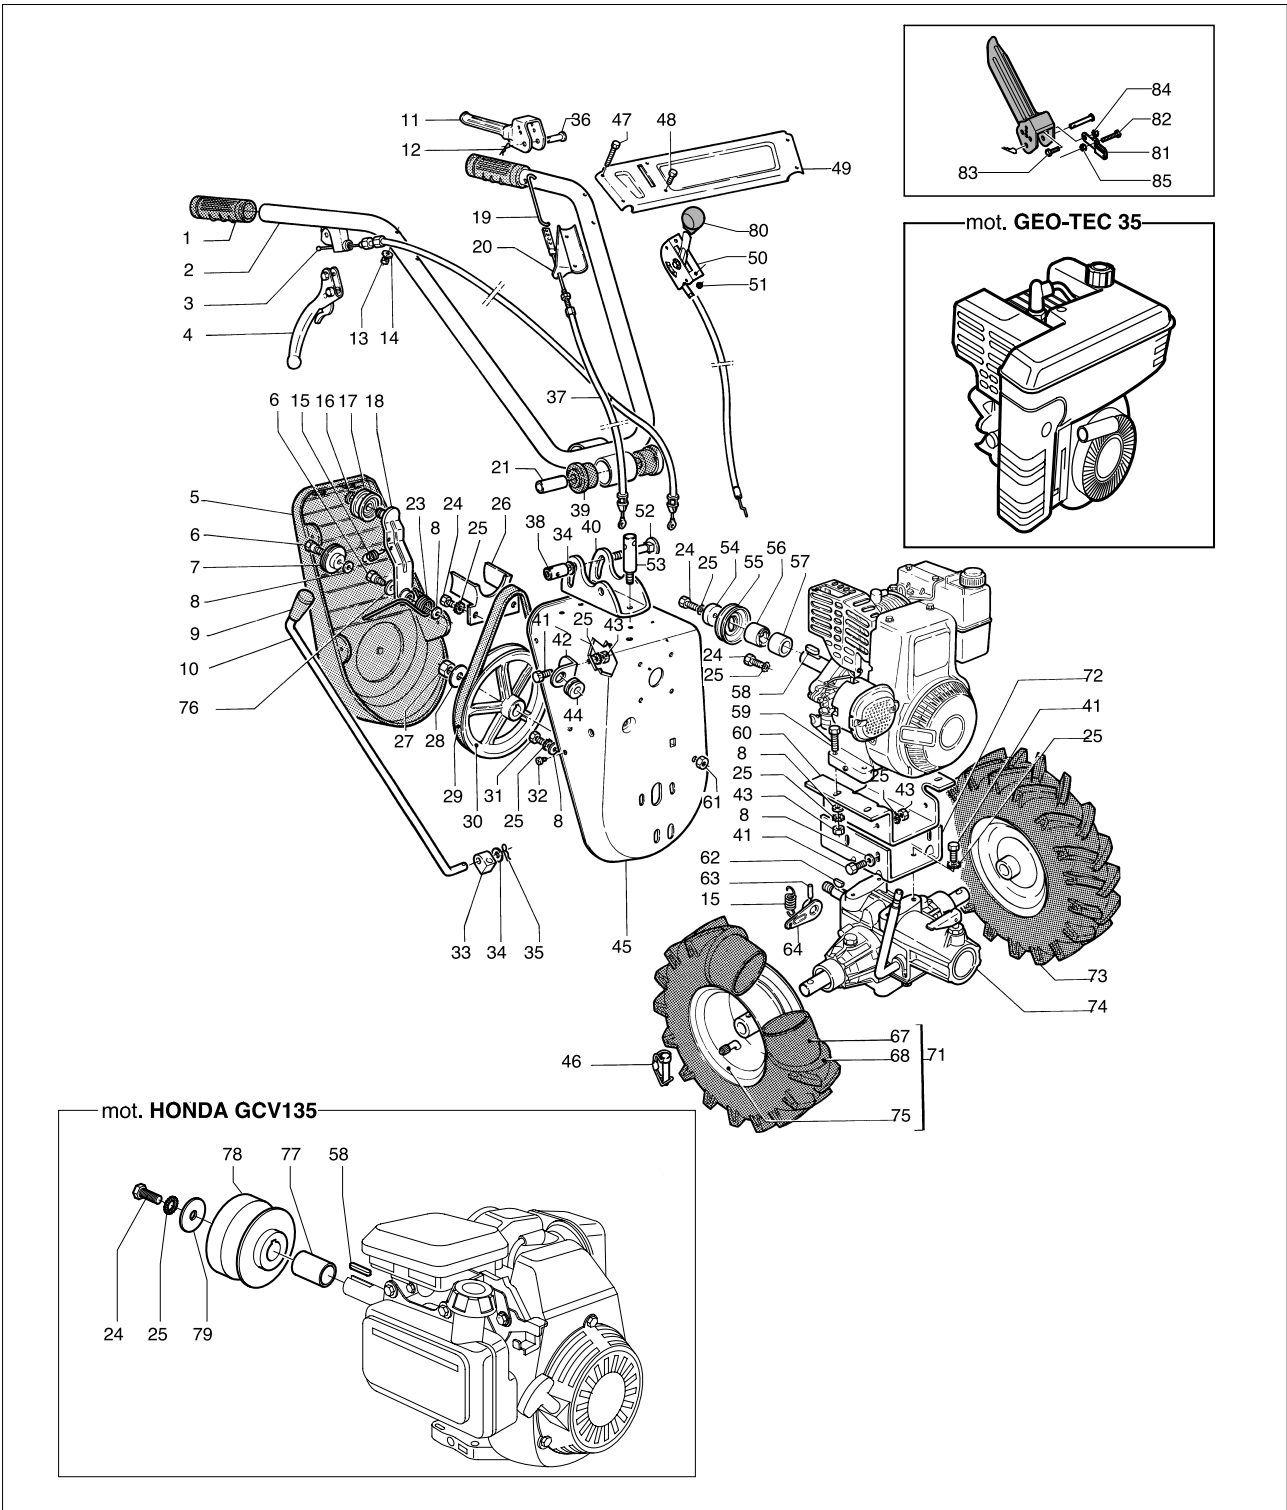

brand	McCulloch; Partner

date	JAN/02	SHEET 1/4

Model

MPF 72
SKL3572

Product number

9538783-15
9538781-16